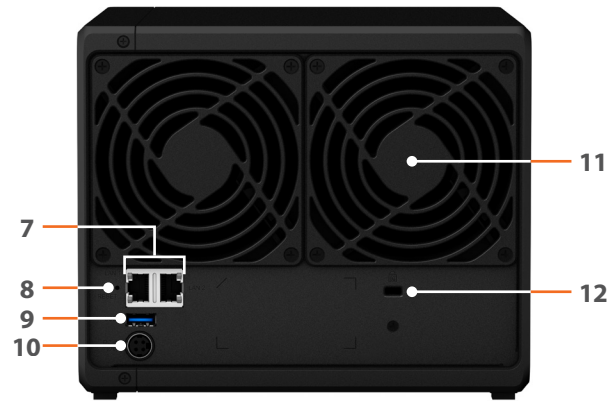

Hardware Overview

Front

Rear

| | | | | | | | |
|---|----------------------------|----|------------------------|----|-----------------|----|--------------------------|
| 1 | Status indicator | 2 | Drive status indicator | 3 | Drive tray lock | 4 | USB 3.0 port |
| 5 | Power button and indicator | 6 | Drive tray | 7 | 1GbE RJ-45 port | 8 | Reset button |
| 9 | USB 3.0 port | 10 | Power port | 11 | Fan | 12 | Kensington Security Slot |