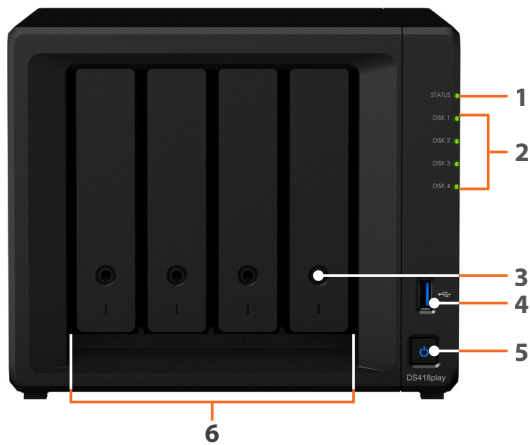

Optimal Performance and Hardware Design

Synology DS418play is a 4-bay network attached storage solution equipped with an **dual-core** processor and **2GB DDR3L memory (expandable up to 6GB)**. With Link Aggregation enabled, DS418play delivers great sequential throughput performance at over **226 MB/s reading** and **220 MB/s writing**¹. With **AES-NI hardware accelerated encryption**, DS418play delivers encrypted data throughput at over **226 MB/s reading** and **185 MB/s writing**¹.

Hardware Overview

Front

Rear

| | | | | | | | |
|---|----------------------------|----|------------------------|----|-----------------|----|--------------------------|
| 1 | Status indicator | 2 | Drive status indicator | 3 | Drive tray lock | 4 | USB 3.0 port |
| 5 | Power button and indicator | 6 | Drive tray | 7 | 1GbE RJ-45 port | 8 | Reset button |
| 9 | USB 3.0 port | 10 | Power port | 11 | Fan | 12 | Kensington Security Slot |