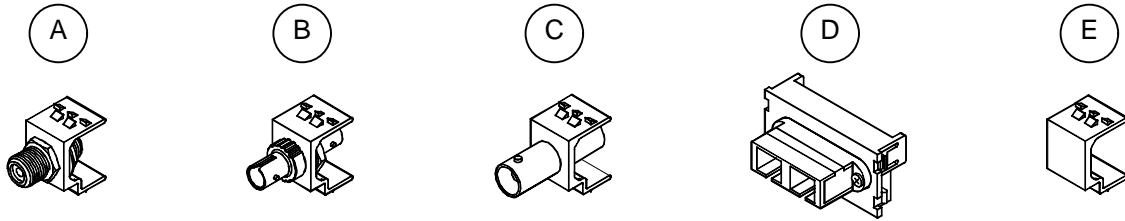

## Description

AMP NETCONNECT SL Series inserts provide multimedia connectivity for SL Series Faceplates (1339118-X and 1339119-X), SL Series Office Boxes (1339054-X and 1339057-X) and the SL Series 4-Port Duplex Mounting Strap (1339120-X). SL Series inserts are available with coaxial F couplers, BNC couplers, multimode optical fiber ST-style and duplex SC adapters and blanks.